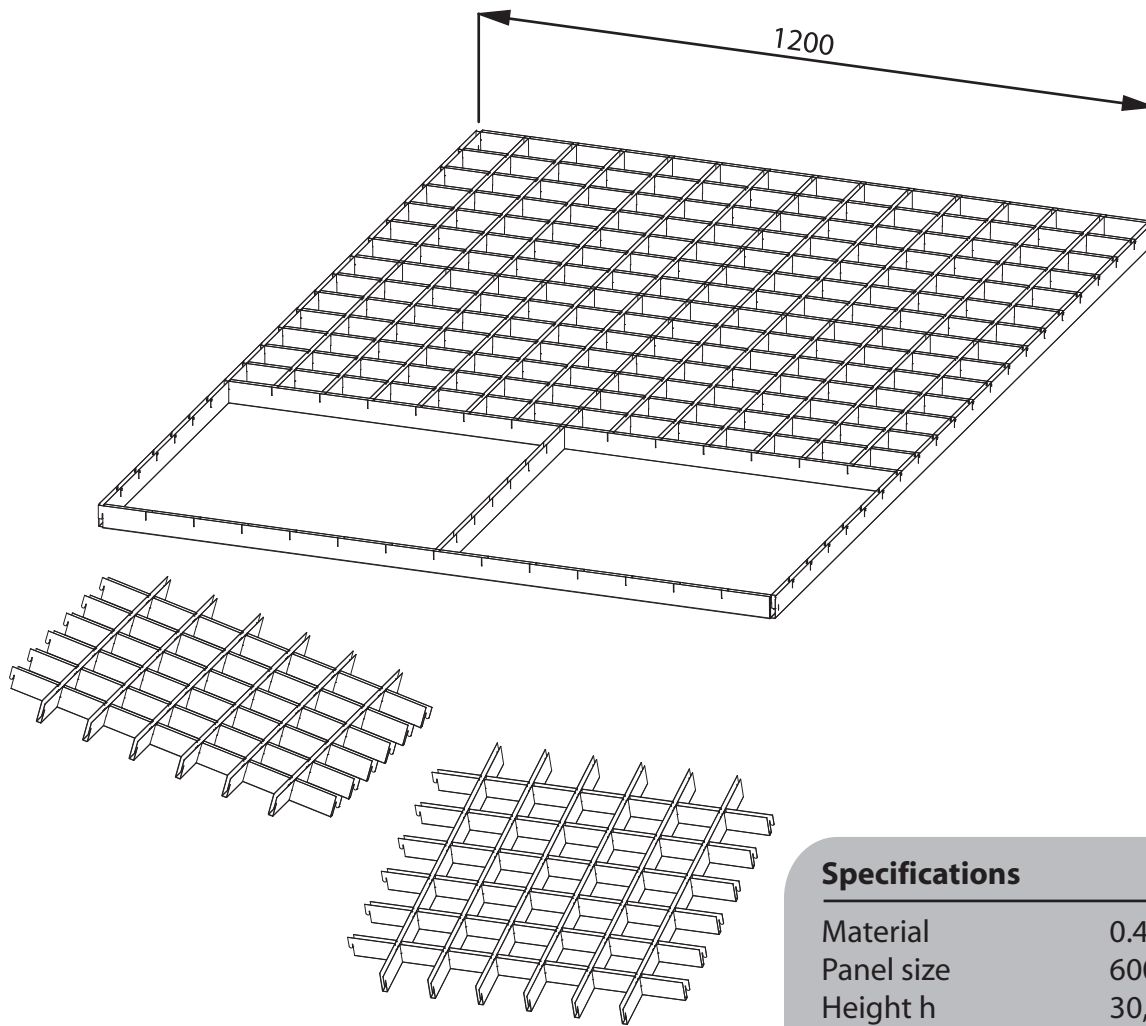

Eurogrid

Specifications

Material	0.43 Alum
Panel size	600x600
Height h	30, 40 or 50mm
Grid size a x b	50, 60, 75, 86, 100, 120 or 150mm 200mm (only with h= 40 or 50) 300mm (only with h= 40 or 50)
Standard colors	RAL9003, RAL9006 or RAL9005
Special colors	on request