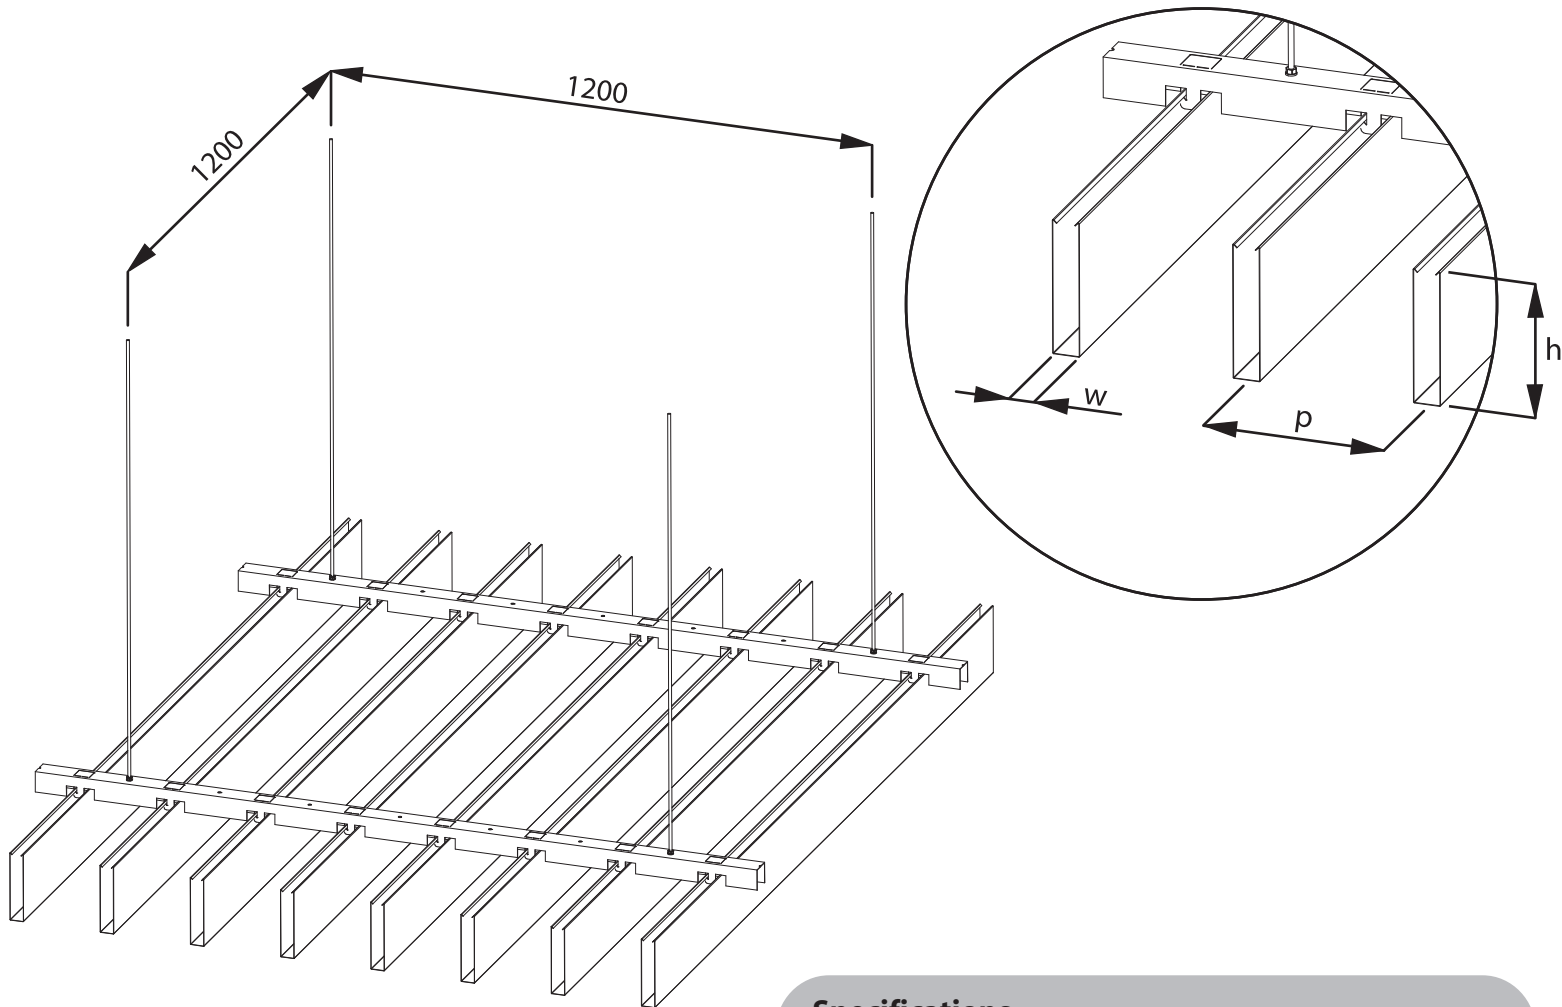

## Specifications

Material	0.6 Aluminium / steel
Height	50 - 300 mm
Width	30 - 50 - 80 mm
Pitch	to be advised

Standard colors	RAL9003, RAL9006 or RAL9005
Special colors	on request

## Optional Baffle with perforation:

Ø1.5mm

Ø2.5mm