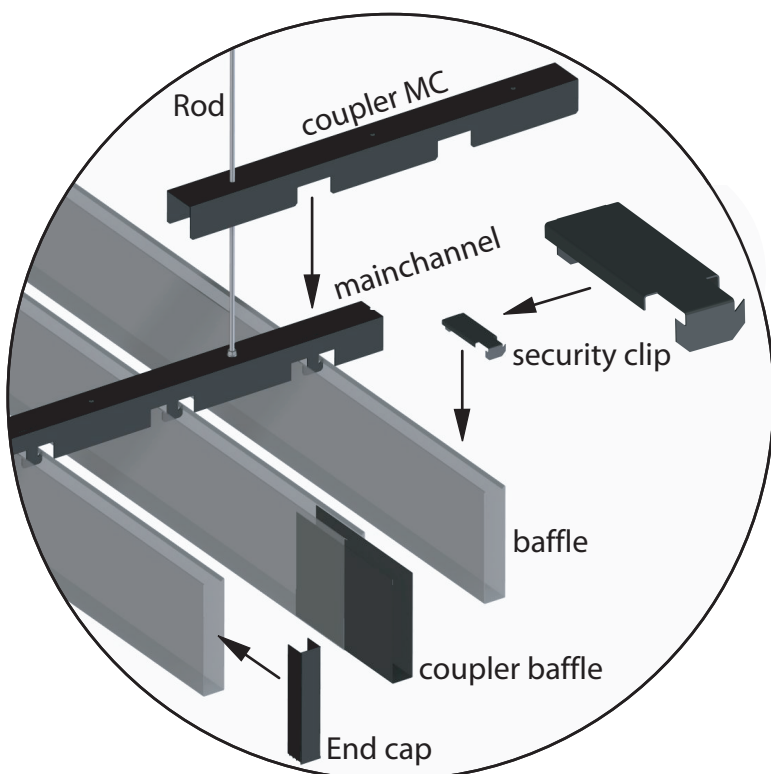

# Baffle

## Specifications

Material	0.6 Aluminium / steel
Height	50 - 300 mm
Width	30 - 50 - 80 mm
Pitch	to be advised

Standard colors	RAL9003, RAL9006 or RAL9005
Special colors	on request

## Optional Baffle with perforation:

Ø1.5mm

Ø2.5mm